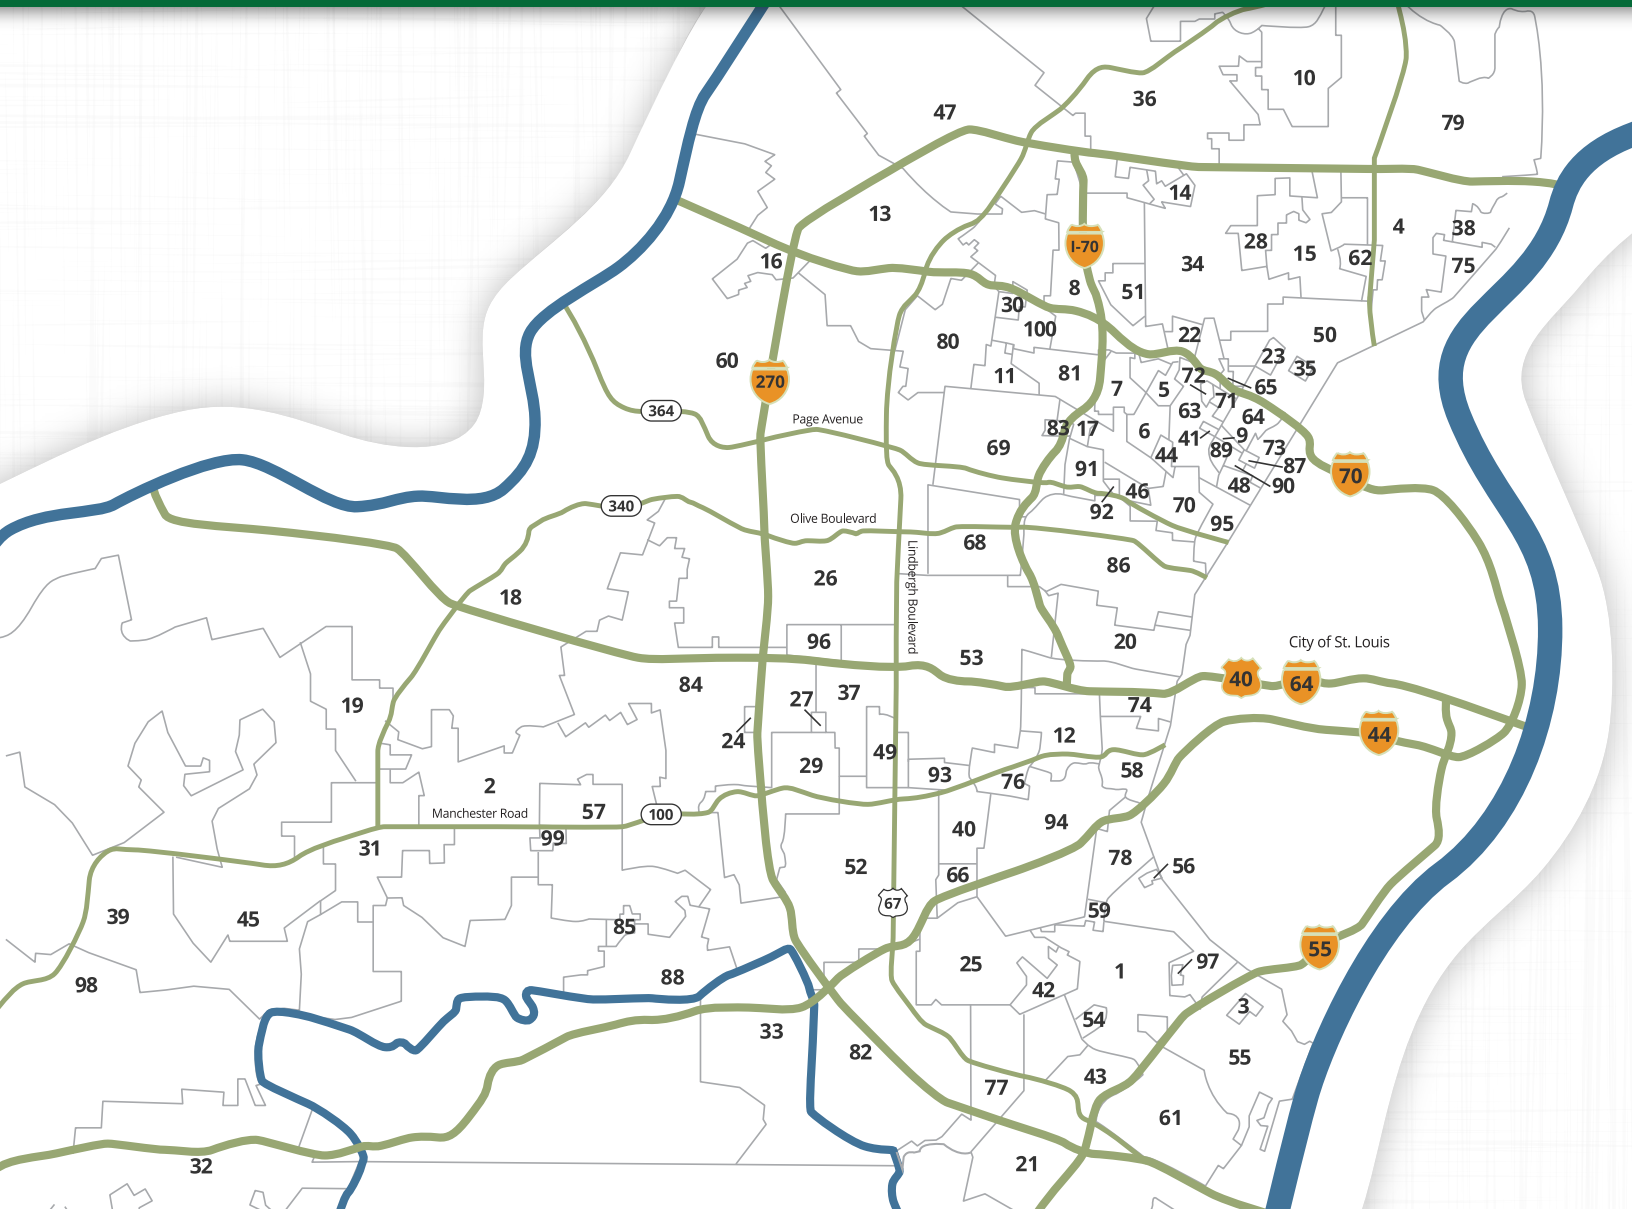

ST. LOUIS COUNTY

NEIGHBORHOODS

- | | | | | | |
|------------------------|------------------------|-----------------------|----------------------|----------------------|-------------------------|
| 1. Affton | 18. Chesterfield | 36. Florissant | 54. Lakeshire | 72. Pasadena Park | 87. Uplands Park |
| 2. Ballwin | 19. Clarkson Valley | 37. Frontenac | 55. Lemay | 73. Pine Lawn | 88. Valley Park |
| 3. Bella Villa | 20. Clayton | 38. Glasgow Village | 56. Mackenzie | 74. Richmond Heights | 89. Velda City |
| 4. Bellefontaine | 21. Concord | 39. Glencoe | 57. Manchester | 75. Riverview | 90. Velda Village Hills |
| 5. Neighbors | 22. Cool Valley | 40. Glendale | 58. Maplewood | 76. Rock Hill | 91. Vinita Park |
| 6. Bellerive | 23. Country Club Hills | 41. Glen Echo Park | 59. Marlborough | 77. Sappington | 92. Vinita Terrace |
| 7. Bel-ridge | 24. Country Life Acres | 42. Grantwood Village | 60. Maryland Heights | 78. Shrewsbury | 93. Warson Woods |
| 8. Berkeley | 25. Crestwood | 43. Green Park | 61. Mehlville | 79. Spanish Lake | 94. Webster Groves |
| 9. Beverly Hills | 26. Creve Coeur | 44. Greendale | 62. Moline Acres | 80. St. Ann | 95. Wellston |
| 10. Black Jack | 27. Crystal Lake Park | 45. Grover | 63. Normandy | 81. St. John | 96. Westwood |
| 11. Breckenridge Hills | 28. Dellwood | 46. Hanley Hills | 64. Northwoods | 82. Sunset Hills | 97. Wilbur Park |
| 12. Brentwood | 29. Des Peres | 47. Hazelwood | 65. Norwood Court | 83. Sycamore Hills | 98. Wildwood |
| 13. Bridgeton | 30. Edmundson | 48. Hilldale | 66. Oakland | 84. Town & Country | 99. Winchester |
| 14. Calverton Park | 31. Ellisville | 49. Huntleigh | 67. Oakville | 85. Twin Oaks | 100. Woodson Terrace |
| 15. Castle Point | 32. Eureka | 50. Jennings | 68. Olivette | 86. University City | |
| 16. Champ | 33. Fenton | 51. Kinloch | 69. Overland | | |
| 17. Charlack | 34. Ferguson | 52. Kirkwood | 70. Pagedale | | |
| | 35. Flordell Hills | 53. Ladue | 71. Pasadena Hills | | |